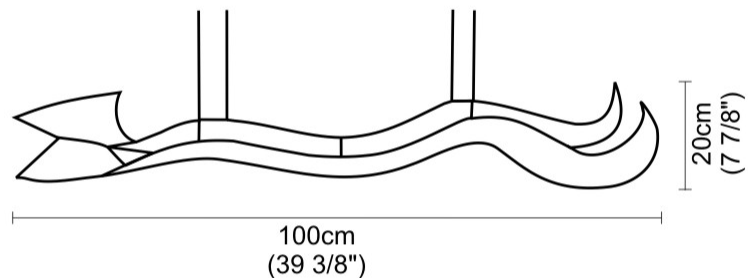

TEMPO PERSO SUSPENSION

D131244-

base number   Finish
Options

1. To build a product code in our configurator select the specify button on the base model # product page
2. To build a manual product code on this datasheet choose from the options listed below in blue font and add the suffix to the base model #

GENERAL

Series: Tempo Perso
Partner: Knikerboker
Division: Design
Installation: Suspension
Product Type: Pendant
Mounting Location: Ceiling
Light Distribution: Indirect

PHYSICAL

Shape: Curves
Length (mm): 1000
Length (in): 39 3/8
Height (mm): 200
Height (in): 7 7/8
Fixture Finish: EWH / EBK / MAN / COF / PRD / SLF / GLF / CLF / BRL / EWS / EWG / EWC / EWR / EBS / EBG / EBC / EBC / EBB / MAS / MAD / MAC / MAB / COS / CGO / CCL / CBL / PRS / PRG / PRC / PRB
Fixture Material: Aluminum
Cable Details: 4 Steel Cables 2000mm / 78 3/4" - Silicon Cable 2000mm / 78 3/4"

ELECTRICAL

Lamp Type: LED
Total Output Wattage (W): 30
Dimming: Tri-Mode (Non-Dimming and Phase Dimming (120Vac only) and 0-10V Dimming)
Driver Included: Yes
Driver Location: Integrated
Driver Type: Constant Current - Universal
Driver Class: Class 2
Input Voltage (V): 120 - 277
Constant Current (MA): 250
Upon Request: 0-10Vdc dimming / Phase dimming @120Vac / 277Vac

LED

Number of LEDs: 3
Color Temperature (°K): 3000
Max. Delivered Lumen (lm): 3300
CRI: >85 CRI
Lamp Life (hrs): 50000

OPTICAL

RATINGS AND CERTIFICATIONS

Certified By: CSA Certified to UL and CSA Standards
IP rating: IP20